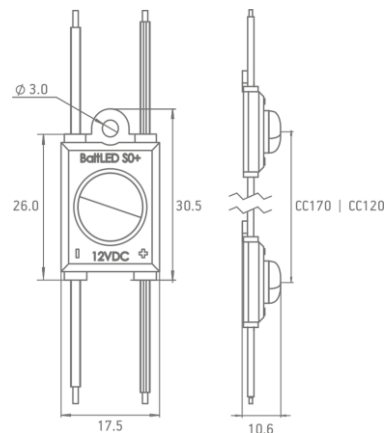

OPTO S0+

ITEM DESCRIPTION

OPTO S0+ is a new solution for uniform illumination of single-sided lightboxes and bigger channel letters with depth ranging from 40 to 90 mm. Due to the new optics, we have used with this module, light is distributed more evenly inside the lightboxes or channel letters. As these modules have a better light distribution pattern, they can be installed with a 170 mm step. For fixing modules in place, adhesive tape is used. To ensure the convenient use of it, we designed the tape with a finger lift edge liner for quick and easy removal of the protective layer. OPTO S0+ comes with L80 50 000 h lifetime and 5 years (24/7) warranty.

APPLICATION

- Single-sided lightboxes and bigger channel letters
- Recommended depth 40 – 90 mm

FEATURES & BENEFITS

- Efficiency up to 128 lm/W
- 170 mm distance between centers of modules
- IP67 protection class
- L80 50, 000 h lifetime
- 5-year 24/7 warranty
- Easy tear finger-lift tape for faster installation

GENERAL SPECIFICATIONS

SUPPLY VOLTAGE	12 VDC
POWER	0.5 W
RECOMMENDED DEPTH	from 40 to 90 mm
CC DISTANCE	170 mm 120 mm
BINNING	3 SDCM
OPERATING TEMPERATURE	-30 °C ~ +50 °C
STORAGE TEMPERATURE	+5°C ~ +70 °C
STORAGE CONDITIONS	Relative humidity <60%
CERTIFICATION	CE, RoHS and UKCA compliant
IP CLASS	IP67
LIFETIME	L80 50,000 h
WARRANTY	5 years (24/7)*

Dimensions are in mm

*Warranty is applied only and if storage, mounting and maintenance conditions, stated in the installation guide, are followed.

LIGHT DISTRIBUTION GRAPH

Beam angle: 160°

ORDERING INFORMATION