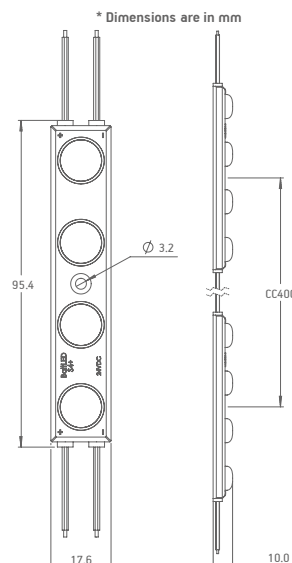

OPTO S4+

ITEM DESCRIPTION

OPTO S4+ is a new solution for uniform illumination of medium to bigger size channel letters with depth ranging from 130 to 300 mm. Light in the applications distributed more evenly, due to the new optics, we have used in this design. Because of that, LED modules can have longer wires and be installed with a 400 mm step. 24V gives the ability to increase the number of LED modules in the chain without drop of the effectiveness and power. To make the installation work easy and fast, these modules come with the adhesive containing a finger lift edge liner for convenient removal of the protective layer. OPTO S4+ modules have 10 years (24/7)* warranty with L80 for 50 000 hours.

APPLICATION

- Medium to bigger size channel letters
- Recommended depth 130 – 300 mm

FEATURES & BENEFITS

- Efficiency up to 166 lm/W
- 400 mm distance between centers of modules
- IP67 protection class
- L80 50, 000 h lifetime
- 10-year 24/7 warranty*
- Easy tear finger-lift tape for faster installation

GENERAL SPECIFICATIONS

SUPPLY VOLTAGE	24 VDC
POWER	1.8 W
RECOMMENDED DEPTH	from 130 to 300 mm
CC DISTANCE	400 mm
BINNING	3 SDCM
OPERATING TEMPERATURE	-20 °C ~ +50 °C
STORAGE TEMPERATURE	-30°C ~ +60 °C
STORAGE CONDITIONS	Relative humidity <60%
CERTIFICATION	CE, RoHS and UKCA compliant
IP CLASS	IP67
LIFETIME	L80 50,000 h
WARRANTY	5 years (24/7)*

LIGHT DISTRIBUTION GRAPH

Beam angle: 160°

ORDERING INFORMATION

SKU	POWER, W	LUMEN OUTPUT, LM	COLOUR TEMP.
BMP-S4P.1-730E1.8-24V	1.8	276	3000 K
BMP-S4P.1-740E1.8-24V	1.8	299	4000 K
BMP-S4P.1-765E1.8-24V	1.8	299	6500 K