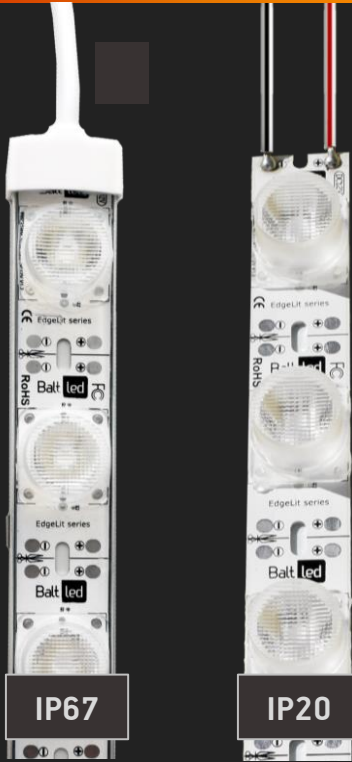

EDGE LIT RIGID BAR

GENERAL SPECIFICATIONS

SUPPLY VOLTAGE	24 VDC
POWER, W	10 W 17 W 30 W
CRI	80
OPTICS	15x45°
RECOMMENDED DEPTH	100-250 mm
BINNING	3 SDCM
COLOUR / CCT	6500 K
OPERATING TEMPERATURE	-30 °C ~ +50 °C
STORAGE TEMPERATURE	+5 °C ~ +70 °C
CERTIFICATION	CE and RoHS compliant
IP CLASS	IP67 IP20
LIFETIME	L70 50,000 h
WARRANTY	5 years
MOUNTING OPTIONS	IP 67: u shape snap-in clicks IP 20: double-sided tape

ITEM DESCRIPTION

EdgeLit rigid bars are specially designed for double-sided lightboxes with depth from 100 to 250 mm and height up to 3000 mm. Depending on the model, each EdgeLit rigid bar has from 5 to 18 LEDs coupled with lenses and mounted on the aluminum bar. Thanks to that, it takes much less time to install bars than regular LED modules. It is a perfect solution to achieve homogeneous and powerful illuminance of the diffusive surface.

APPLICATION

- Double-sided light boxes
- Recommended depth: 100-250 mm

FEATURES & BENEFITS

- IP67 protection class for outdoor and indoor applications
- IP20 protection class for indoor applications
- 6 mm aluminium base for good heat sinking (for IP67 bar)
- Easy and fast installation
- Long life-span of 50,000 h

LIGHT DISTRIBUTION GRAPH

ORDERING INFORMATION

SKU	IP CLASS	COLOUR	POWER, W	LUMEN OUTPUT, LM	DIMENSIONS, MM	STATUS
BLBP-340A15x4565E10	IP67	6500 K	10.0	750	340x28x26	PRE-ORDER*
BLBP-560A15x4565E17	IP67	6500 K	17.0	1275	560x28x26	PRE-ORDER*
BLBP-1000A15x4565E30	IP67	6500 K	30.0	2250	1000x28x26	PRE-ORDER*
BLBP-330A15x4565I10	IP20	6500 K	10.0	750	330x25x16	PRE-ORDER*
BLBP-550A15x4565I17	IP20	6500 K	17.0	1275	550x25x16	PRE-ORDER*
BLBP-990A15x4565I30	IP20	6500 K	30.0	2250	990x25x16	PRE-ORDER*
BLBP-CKIT	Additional connector kit					