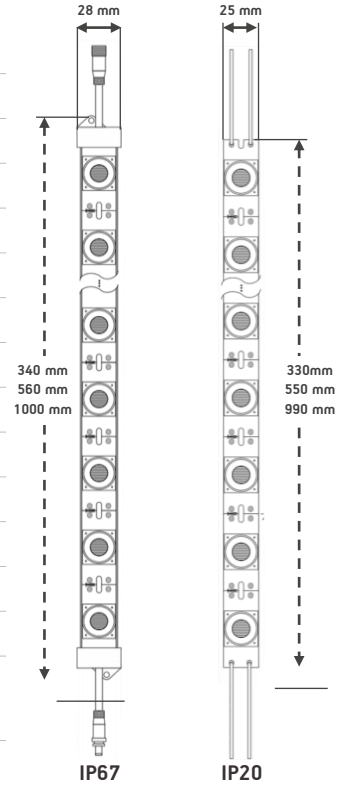

EDGE LIT RIGID BAR

GENERAL SPECIFICATIONS

SUPPLY VOLTAGE	24 VDC
POWER, W	10 W 17 W 30 W
CRI	80
OPTICS	15x45°
RECOMMENDED DEPTH	100-250 mm
BINNING	3 SDCM
COLOUR / CCT	6500 K
OPERATING TEMPERATURE	-30 °C ~ +50 °C
STORAGE TEMPERATURE	+5 °C ~ +70 °C
CERTIFICATION	CE and RoHS compliant
IP CLASS	IP67 IP20
LIFETIME	L70 50,000 h
WARRANTY	5 years
MOUNTING OPTIONS	IP 67: u shape snap-in clicks IP 20: double-sided tape

ITEM DESCRIPTION

EdgeLit rigid bars are specially designed for double-sided lightboxes with depth from 100 to 250 mm and height up to 3000 mm. Depending on the model, each EdgeLit rigid bar has from 5 to 18 LEDs coupled with lenses and mounted on the aluminum bar. Thanks to that, it takes much less time to install bars than regular LED modules. It is a perfect solution to achieve homogeneous and powerful illuminance of the diffusive surface.

APPLICATION

- Double-sided light boxes
- Recommended depth: 100-250 mm

FEATURES & BENEFITS

- IP67 protection class for outdoor and indoor applications
- IP20 protection class for indoor applications
- 6 mm aluminium base for good heat sinking (for IP67 bar)
- Easy and fast installation
- Long life-span of 50,000 h

LIGHT DISTRIBUTION GRAPH

ORDERING INFORMATION

SKU	IP CLASS	COLOUR	POWER, W	LUMEN OUTPUT, LM	DIMENSIONS, MM	STATUS
BLBP-340A15x4565E10	IP67	6500 K	10.0	750	340x28x26	PRE-ORDER*
BLBP-560A15x4565E17	IP67	6500 K	17.0	1275	560x28x26	PRE-ORDER*
BLBP-1000A15x4565E30	IP67	6500 K	30.0	2250	1000x28x26	PRE-ORDER*
BLBP-330A15x4565I10	IP20	6500 K	10.0	750	330x25x16	PRE-ORDER*
BLBP-550A15x4565I17	IP20	6500 K	17.0	1275	550x25x16	PRE-ORDER*
BLBP-990A15x4565I30	IP20	6500 K	30.0	2250	990x25x16	PRE-ORDER*
BLBP-CKIT	Additional connector kit					