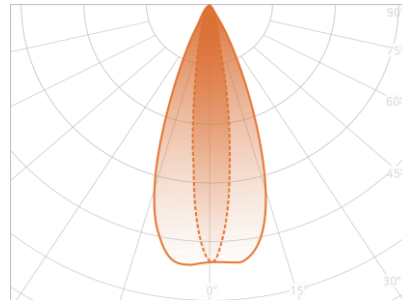

ITEM DESCRIPTION

EdgeLit rigid bars are specially designed for double-sided lightboxes with depth from 100 to 250 mm and height up to 3000 mm. Depending on the model, each EdgeLit rigid bar has from 5 to 18 LEDs coupled with lenses and mounted on the aluminum bar. Thanks to that, it takes much less time to install bars than regular LED modules. It is a perfect solution to achieve homogeneous and powerful illuminance of the diffusive surface.

LIGHT DISTRIBUTION GRAPH

ORDERING INFORMATION

SKU	IP CLASS	COLOUR	POWER, W	LUMEN OUTPUT, LM	DIMENSIONS, MM	STATUS
BLBP-340A15x4565E10	IP67	6500 K	10.0	750	340x28x26	PRE-ORDER*
BLBP-560A15x4565E17	IP67	6500 K	17.0	1275	560x28x26	PRE-ORDER*
BLBP-1000A15x4565E30	IP67	6500 K	30.0	2250	1000x28x26	PRE-ORDER*
BLBP-330A15x4565I10	IP20	6500 K	10.0	750	330x25x16	PRE-ORDER*
BLBP-550A15x4565I17	IP20	6500 K	17.0	1275	550x25x16	PRE-ORDER*
BLBP-990A15x4565I30	IP20	6500 K	30.0	2250	990x25x16	PRE-ORDER*
BLBP-CKIT	Additional connector kit					