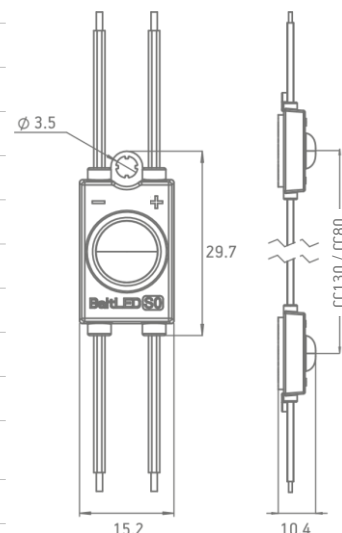

* Dimensions are in mm