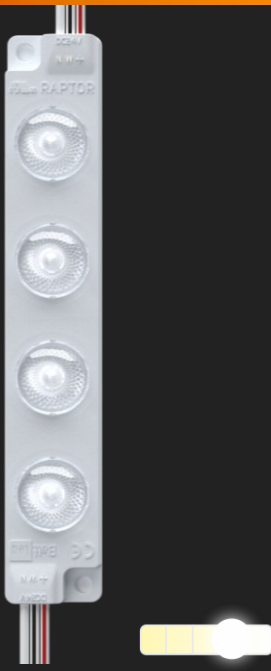

# RAPTOR 4 TW

## ITEM DESCRIPTION

RAPTOR-4 is the ultimate solution for single-sided lightboxes, designed for depths of 90 to 300 mm. It offers even, bright illumination with fewer modules needed per square meter and supports up to 40 modules in a 14-meter chain, reducing installation costs. As BaltLED's first tunable white module, RAPTOR-4 allows you to adjust the color temperature from 3000K to 6500K, giving you full control over white tones for flexible, customized lighting.

## APPLICATION

- Single-sided light boxes
- Recommended depth 150 – 300 mm
- Stretch ceilings

## FEATURES & BENEFITS

- Top quality LED
- Ultra wide beam angle
- Outstanding pitching
- Pure 3SDCM
- Mirroring wire connection for better module placing
- Two side holes for module locking
- Tunable white