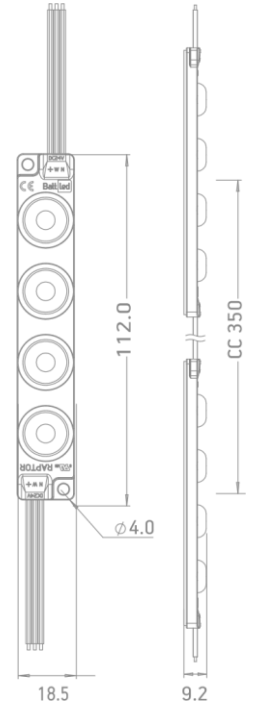

* Dimensions in millimeters