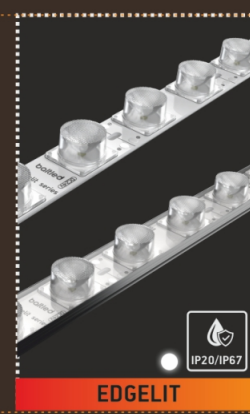

EDGE LIT

VALUE
balanced efficiency & cost