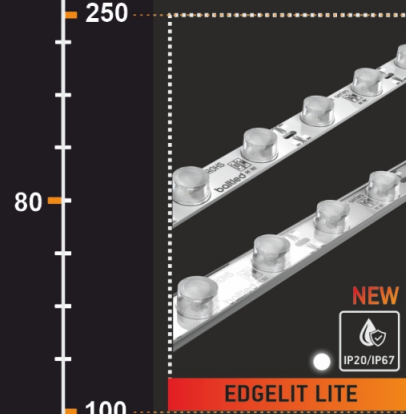

BACKLIT TW BARS

PERFORMANCE
maximum flexibility

EDGE LIT LITE

ECONOMY
practical & affordable

EDGE LIT

VALUE
balanced efficiency & cost

EDGE LIT HE

PERFORMANCE
maximum flexibility

EDGE LIT SLIM

EDGE LIGHTING
for double-sided
lightboxes

BEST

VALUE FOR SLIM INDOOR LIGHTBOXES

BACKLIT bars 24V

24 DC

170°

IP20