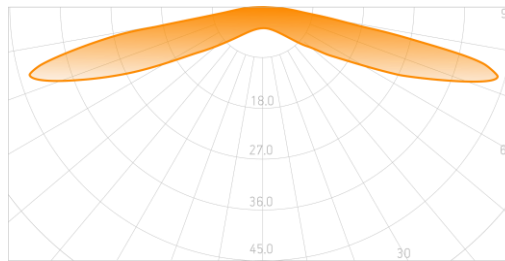

## LIGHT DISTRIBUTION GRAPH

Beam angle: 175°