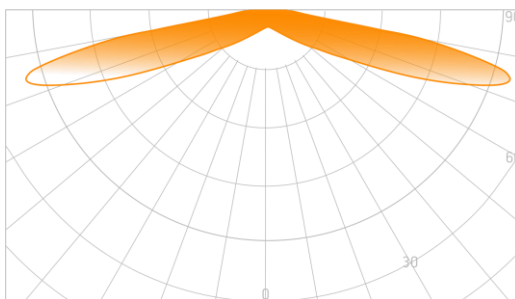

## LIGHT DISTRIBUTION GRAPH

Beam angle: 165°