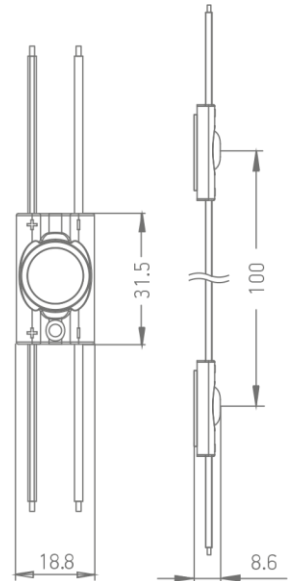

Dimensions are in mm