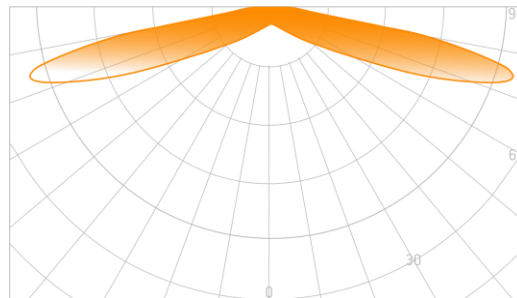

LIGHT DISTRIBUTION GRAPH

Beam angle: 165°

ORDERING INFORMATION

SKU	VOLTAGE	POWER, W	LUMEN OUTPUT	COLOUR TEMP.
BMP-RL4-765E1.44				6500K
BMP-RL4-730E1.44				3000K
BMP-RL4-740E1.44	12 VDC	1.44	245	4000K
BMP-RL4-750E1.44				5000K
BMP-RL4-770E1.44				7000K
BMP-RL4-765E1.44-24				6500K
BMP-RL4-730E1.44-24				3000K
BMP-RL4-740E1.44-24	24 VDC	1.44	245	4000K
BMP-RL4-750E1.44-24				5000K
BMP-RL4-770E1.44-24				7000K

NOTE: Modules are sold in full bags only, with a minimum order of one bag.

ORDERING QUANTITY

	CHAIN	BAG	BOX
12 VDC	20 pcs.	80 pcs.	480 pcs.
24 VDC	30 pcs.	90 pcs.	630 pcs.

© 2025, All rights reserved BaltLED, UAB. Specifications are subject to change without notice.

www.baltled.com
April 8, 2025

baltled
signage illumination