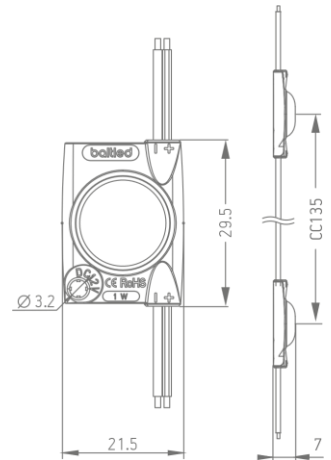

## APPLICATION

- Shallower channel letters & single-sided lightboxes
- Recommended depth 50-120 mm

Dimensions are in mm

\*Warranty is applied only and if storage, mounting and maintenance conditions, stated in the installation guide, are followed.