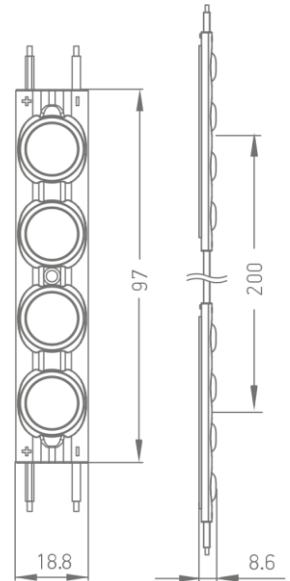

Dimensions are in mm

ITEM DESCRIPTION

Raptor-4 Lite is the most powerful module in the Raptor Lite series. Delivering 245 lumens at 1.44 W, it's perfect for medium to deeper applications with 40 to 70 mm depth. While its uniformity is slightly lower than that of Raptor-3 Lite, Raptor-4 Lite makes up for it with intense output and excellent visual impact. Available in both 12V and 24V versions and a wide range of color temperatures, it offers bold performance in a slim, efficient design.

APPLICATION

- Channel letters signs and single-sided light boxes
- Recommended depth 40 – 70 mm

FEATURES & BENEFITS

- Ultra-bright: 245 lm per module
- High efficacy reaching 170 lm/w
- 5 years warranty