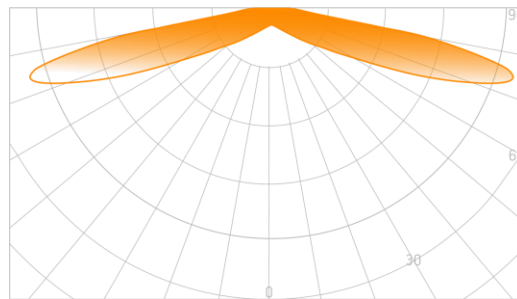

## LIGHT DISTRIBUTION GRAPH

Beam angle: 165°