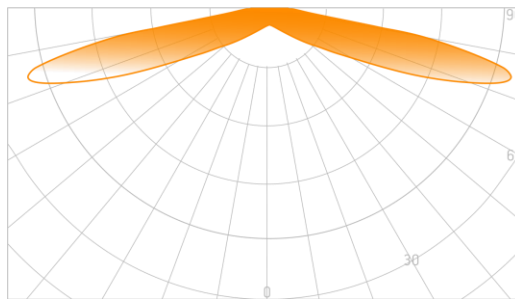

## LIGHT DISTRIBUTION GRAPH

Beam angle: 165°